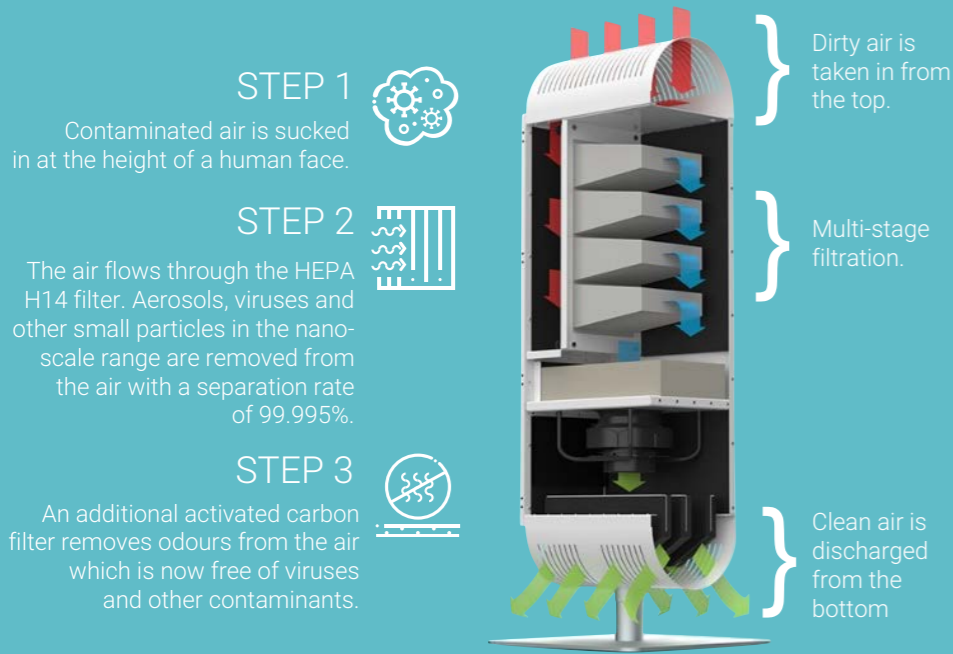

How it works SASOO

The fundamental difference in our air purifier is the principle of operation based on the top air inlet.

FUNCTIONALITY SASOO

- **Powerful**
  Sasoo meets all technical expectations: 6-fold air purification system, 99.995% separation efficiency, energy-saving EC fan.
- **Discreet**
  Sasoo runs silently in the background. At just 52dB, the device is as quiet as a conversation. You won't even notice it's there.
- **Continuous**
  Sasoo is an investment in the future that pays off in the long run. Because the H14 particle filter also removes flu viruses, dust and odours from the air in the room.