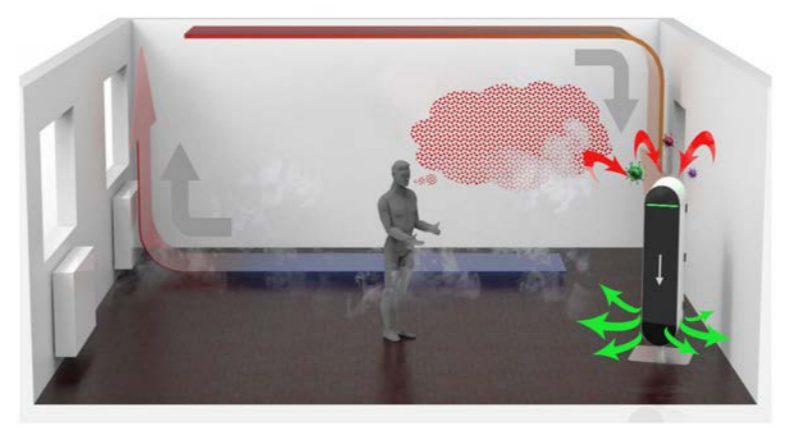

Thanks to its design, Sasoo fits into any room, whether in a business environment, school, club or a restaurant.

The Sasoo purifier is equipped with effective filtration technology, significantly reducing the number of solid particles in the air and thus reducing the risk of infection with Covid or flu viruses.

In terms of service, maintenance and replacement costs, HEPA filters are cheap and easy to use.

Why you do not need extra virus heating!

Many procedures are used to fight coronaviruses and the selection is varied. Ionization and the use of UV-C filters is not completely risk-free, but HEPA filters do not pose any additional risk to your health.

Do you need an integrated virus heating system, to kill coronaviruses. NO!

The standard H14 filter in the Sasoo purifier mainly consists of paper. Today science knows that viruses on paper dry up within 24 hours without additional air movement and are killed. When the device is working, a constant draft of air flows through the purifier, as a result of which the drying process is only faster. At the same time, long life span ensures that the filter replacement is needed only after a very long time.

Principle of operation. The scheme of air circulation in the room.

Technical data SASOO

sasoo	
Air flow, infinitely adjustable to	1,000 m³/h
Room size to	100 m²
Power consumption	500 W, 4 A
Electrical connection	230 V, 50 Hz
Sound level max.	52 dB (A)
Length	60 cm
Width	60 cm
Height	175 cm
Weight ca.	90 kg